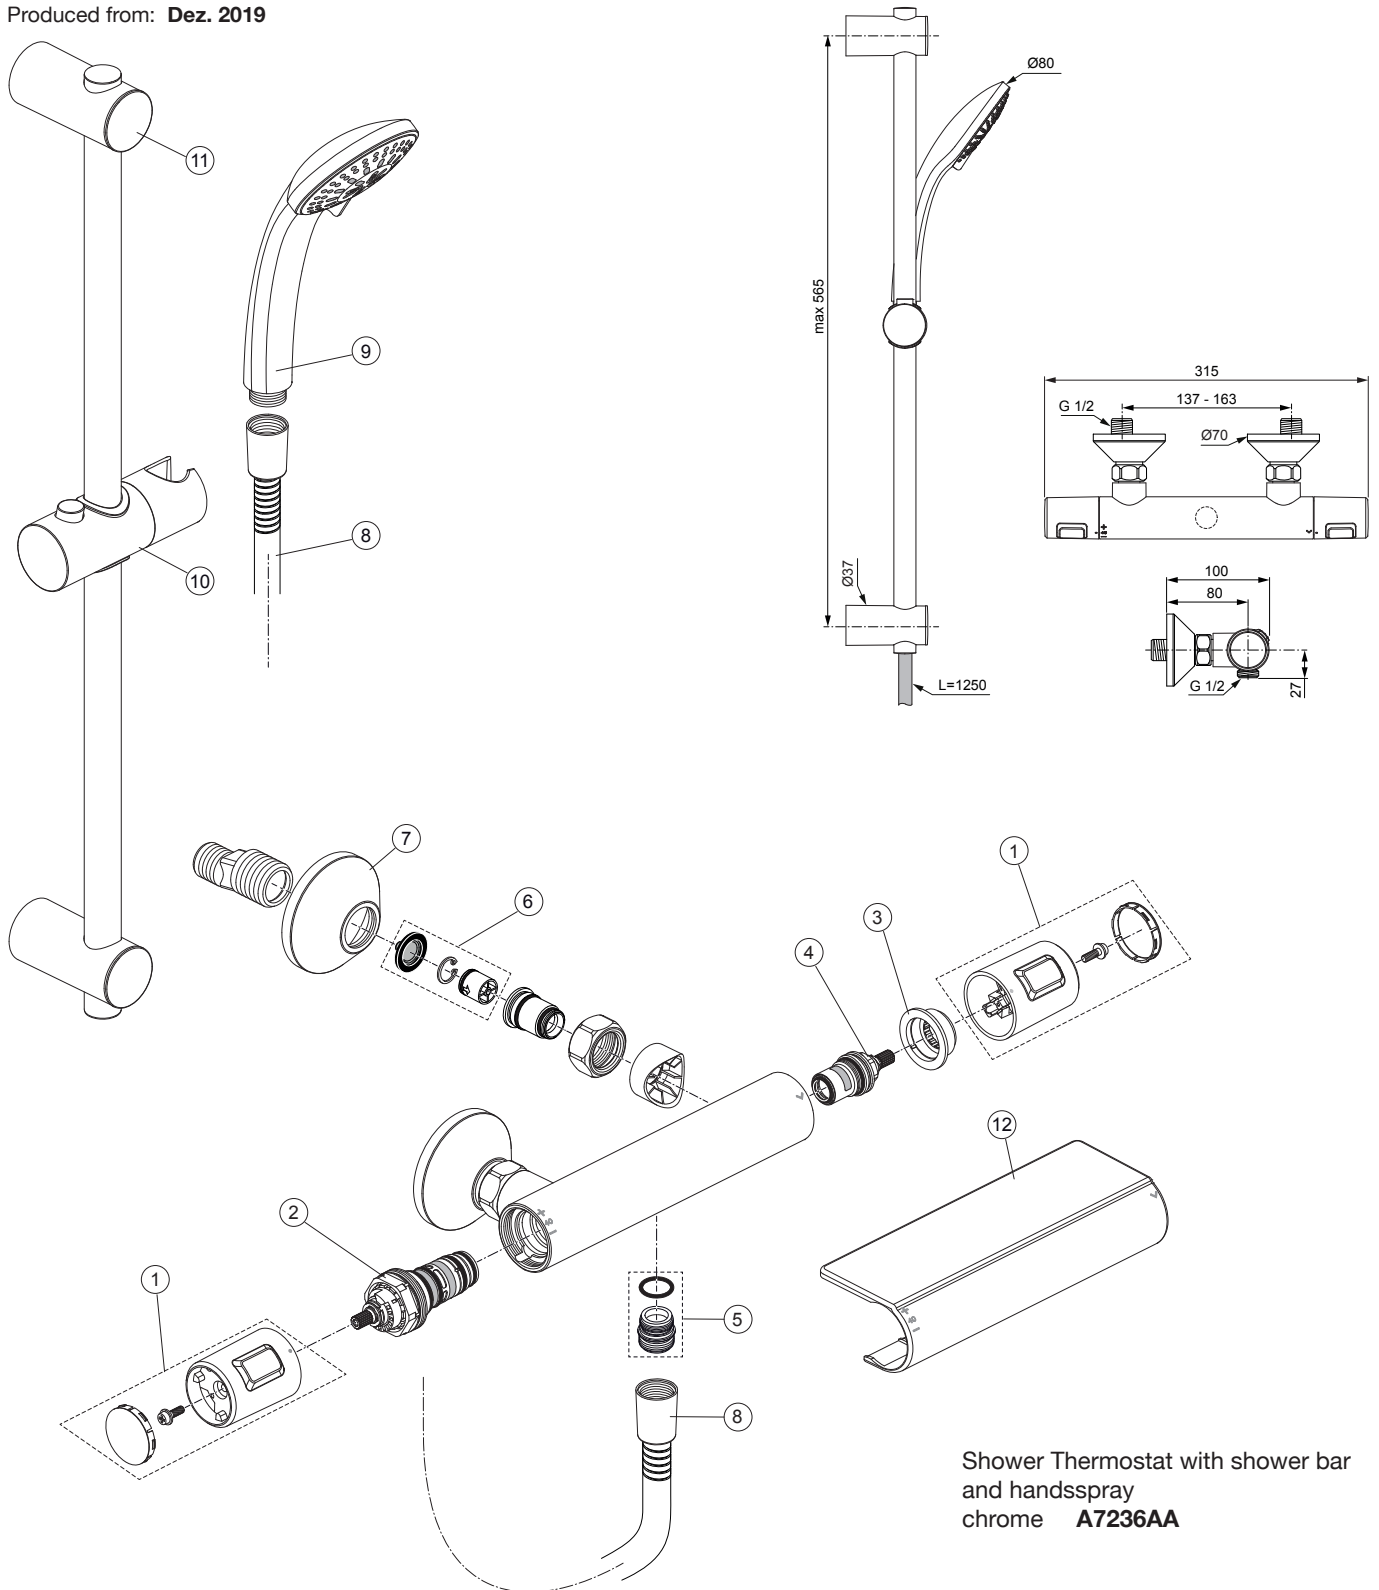

Produced from: Dez. 2019

Shower Thermostat with shower bar and handsspray
chrome **A7236AA**

Pos.	Description	Part-Number	Qty.	Pos.	Description	Part-Number	Qty.
1	Handle cpl.	A 861 384 AA	1 Set	12	Warp over shelf	A 7215 AA	1 pcs
2	Thermostatic Cartridge cpl.	A 861 371 NU	1 pcs				
3	Stopring	A 861 373 NU	1 pcs				
4	Cartridge G1/2 180° cpl.	A 861 245 NU*	1 Set				
5	Nipple G1/2 outside cpl.	A 861 374 NU	1 Set				
6	Non-return valve	A 861 372 NU	1 Set				
7	Escutcheon	A 960 914 AA	1 pcs				
8	Shower hose 1250 mm	A 3306 AA	1 pcs				
9	Handspray 3Func. Ø80	B 9401 AA	1 pcs				
10	Slider & holder f. handshr.	B 960 976 AA	1 pcs				
11	Wall fixation complete	B 960 972 AA	2 pcs				

*Universal set (not all parts needed)