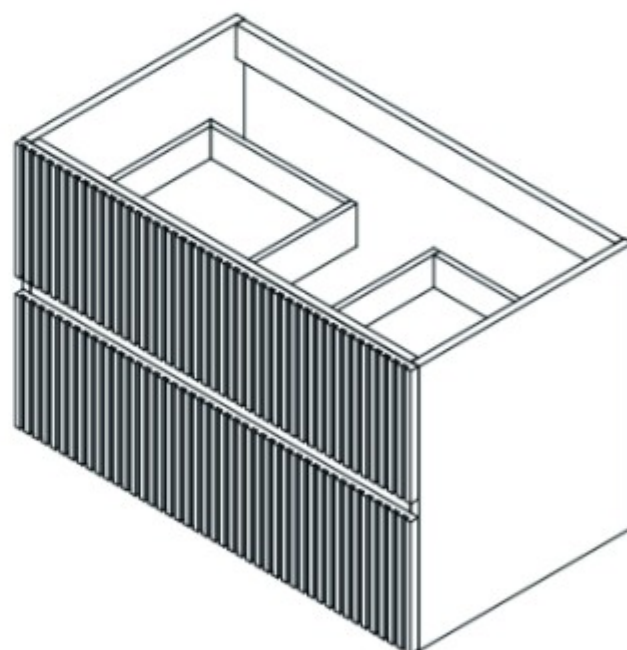

TIGER

VOYA

800942
800943
800944

TOOLS

PART LIST

INSTALLATION

	H	M	W	X
	860 mm	740 mm	660 mm	(60cm) 565 mm
	815 mm	605 mm	605 mm	(80CM) 765 mm
	730 mm	610 mm	510 mm	(100cm) 965 mm

Removing front pannel