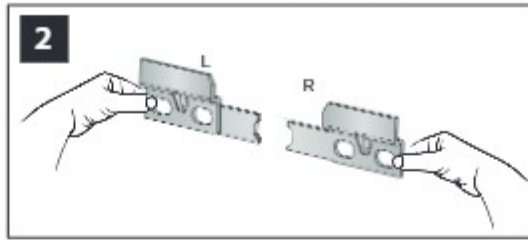

TIGER

VOYA

800942
800943
800944

TOOLS

PART LIST

INSTALLATION

	H	M	W	X
	860 mm	740 mm	660 mm	(60cm) 565 mm
	815 mm	605 mm	605 mm	(80CM) 765 mm
	730 mm	610 mm	510 mm	(100cm) 965 mm

Removing front pannel