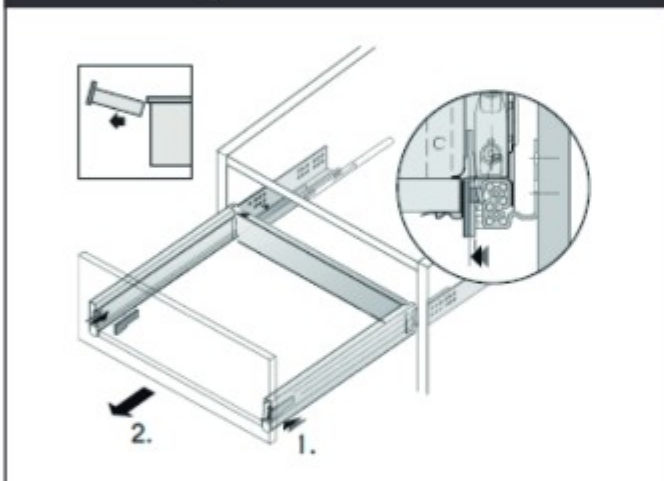

TIGER

VOYA

800942
800943
800944

TOOLS

PART LIST

INSTALLATION

	H	M	W	X
	860 mm	740 mm	660 mm	(60cm) 565 mm
	815 mm	605 mm	605 mm	(80CM) 765 mm
	730 mm	610 mm	510 mm	(100cm) 965 mm

Removing front pannel

Installing drawer

Removing drawer

Adjusting front panel, drawer