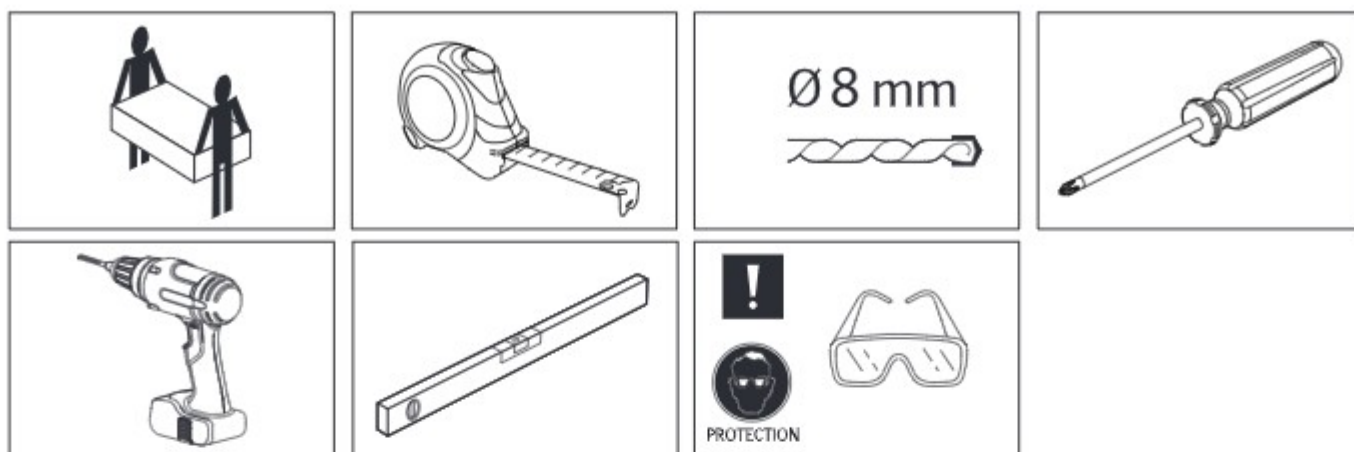

TIGER

VOYA

800942
800943
800944

TOOLS

PART LIST

INSTALLATION

	H	M	W	X
	860 mm	740 mm	660 mm	(60cm) 565 mm
	815 mm	605 mm	605 mm	(80CM) 765 mm
	730 mm	610 mm	510 mm	(100cm) 965 mm

Removing front pannel