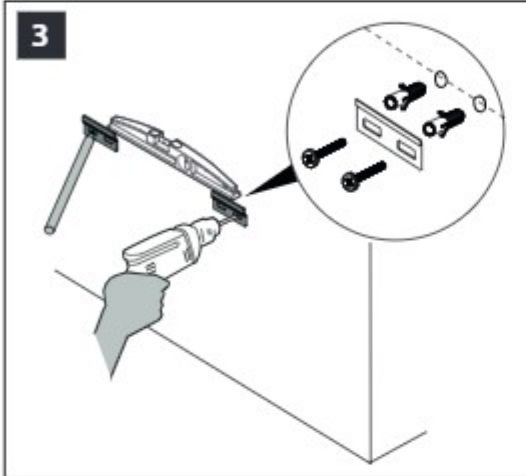

TIGER

VOYA

800942
800943
800944

TOOLS

PART LIST

INSTALLATION

	H	M	W	X
	860 mm	740 mm	660 mm	(60cm) 565 mm
	815 mm	605 mm	605 mm	(80CM) 765 mm
	730 mm	610 mm	510 mm	(100cm) 965 mm

Removing front pannel