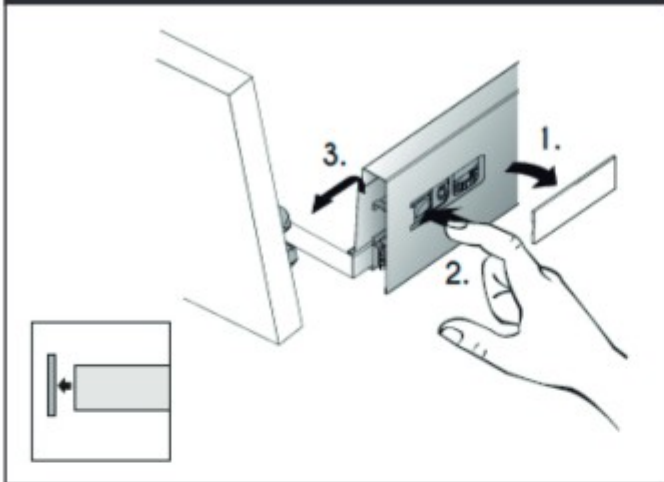

TIGER

VOYA

800942
800943
800944

TOOLS

PART LIST

INSTALLATION

	H	M	W	X
	860 mm	740 mm	660 mm	(60cm) 565 mm
	815 mm	605 mm	605 mm	(80CM) 765 mm
	730 mm	610 mm	510 mm	(100cm) 965 mm

Removing front pannel

Installing drawer

Removing drawer

Adjusting front panel, drawer