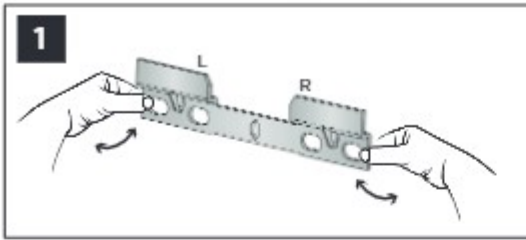

TIGER

VOYA

800942
800943
800944

TOOLS

PART LIST

INSTALLATION

	H	M	W	X
	860 mm	740 mm	660 mm	(60cm) 565 mm
	815 mm	605 mm	605 mm	(80CM) 765 mm
	730 mm	610 mm	510 mm	(100cm) 965 mm

Removing front pannel