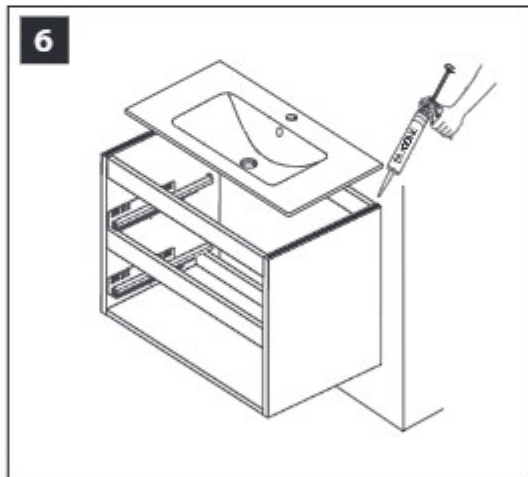

TIGER

VOYA

800942
800943
800944

TOOLS

PART LIST

INSTALLATION

	H	M	W	X
	860 mm	740 mm	660 mm	(60cm) 565 mm
	815 mm	605 mm	605 mm	(80CM) 765 mm
	730 mm	610 mm	510 mm	(100cm) 965 mm

Removing front pannel