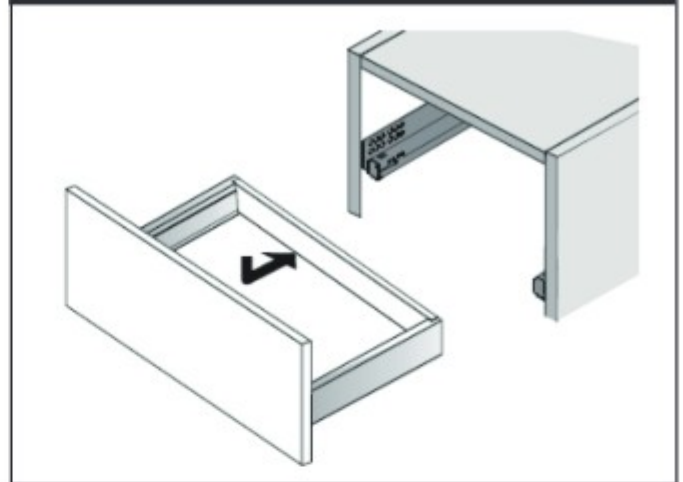

TIGER

VOYA

800942
800943
800944

TOOLS

PART LIST

INSTALLATION

	H	M	W	X
	860 mm	740 mm	660 mm	(60cm) 565 mm
	815 mm	605 mm	605 mm	(80CM) 765 mm
	730 mm	610 mm	510 mm	(100cm) 965 mm

Removing front pannel

Installing drawer

Removing drawer

Adjusting front panel, drawer