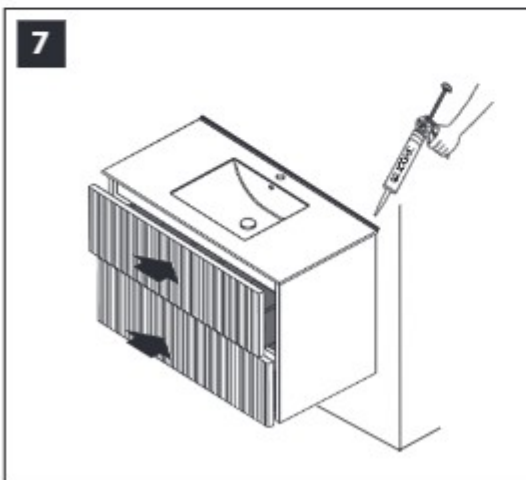

TIGER

VOYA

800942
800943
800944

TOOLS

PART LIST

INSTALLATION

	H	M	W	X
	860 mm	740 mm	660 mm	(60cm) 565 mm
	815 mm	605 mm	605 mm	(80CM) 765 mm
	730 mm	610 mm	510 mm	(100cm) 965 mm

Removing front pannel

Installing drawer

Removing drawer

Adjusting front panel, drawer