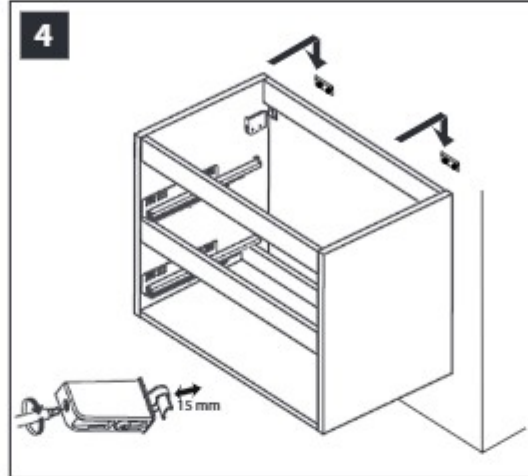

TIGER

VOYA

800942
800943
800944

TOOLS

PART LIST

INSTALLATION

	H	M	W	X
	860 mm	740 mm	660 mm	(60cm) 565 mm
	815 mm	605 mm	605 mm	(80CM) 765 mm
	730 mm	610 mm	510 mm	(100cm) 965 mm

Removing front pannel

Installing drawer

Removing drawer

Adjusting front panel, drawer