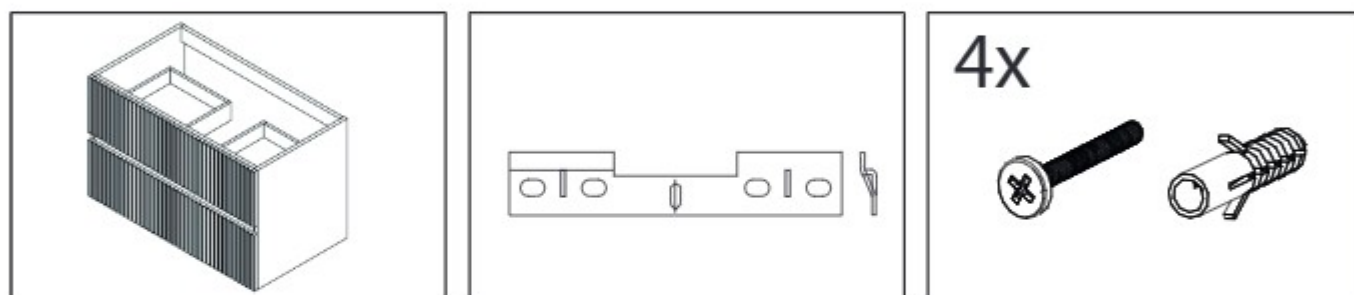

TIGER

VOYA

800942
800943
800944

TOOLS

PART LIST

INSTALLATION

	H	M	W	X
	860 mm	740 mm	660 mm	(60cm) 565 mm
	815 mm	605 mm	605 mm	(80CM) 765 mm
	730 mm	610 mm	510 mm	(100cm) 965 mm

Removing front pannel