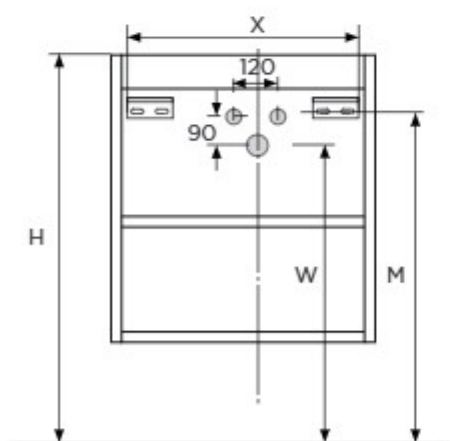

TIGER

VOYA

800942
800943
800944

TOOLS

PART LIST

INSTALLATION

	H	M	W	X
	860 mm	740 mm	660 mm	(60cm) 565 mm
	815 mm	605 mm	605 mm	(80CM) 765 mm
	730 mm	610 mm	510 mm	(100cm) 965 mm

Removing front pannel

Installing drawer

Removing drawer

Adjusting front panel, drawer