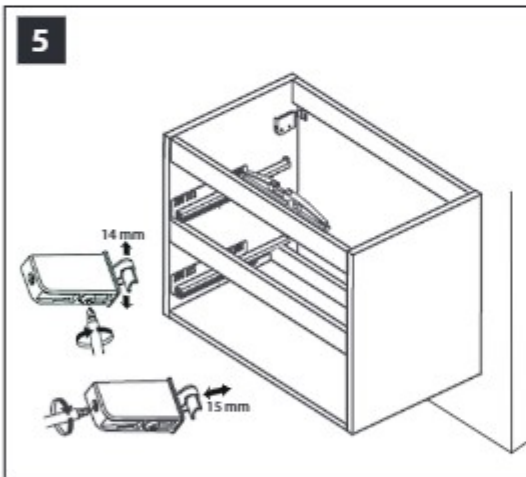

TIGER

VOYA

800942
800943
800944

TOOLS

PART LIST

INSTALLATION

	H	M	W	X
	860 mm	740 mm	660 mm	(60cm) 565 mm
	815 mm	605 mm	605 mm	(80CM) 765 mm
	730 mm	610 mm	510 mm	(100cm) 965 mm

Removing front pannel

Installing drawer

Removing drawer

Adjusting front panel, drawer