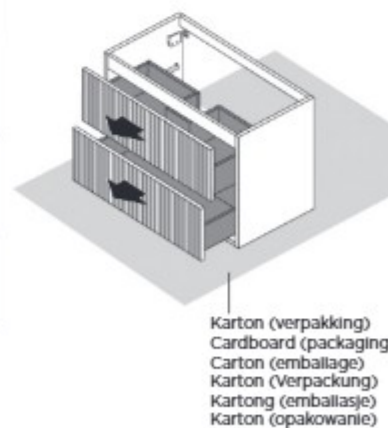

TIGER

VOYA

800942
800943
800944

TOOLS

PART LIST

INSTALLATION

	H	M	W	X
	860 mm	740 mm	660 mm	(60cm) 565 mm
	815 mm	605 mm	605 mm	(80CM) 765 mm
	730 mm	610 mm	510 mm	(100cm) 965 mm

Removing front pannel

Installing drawer

Removing drawer

Adjusting front panel, drawer