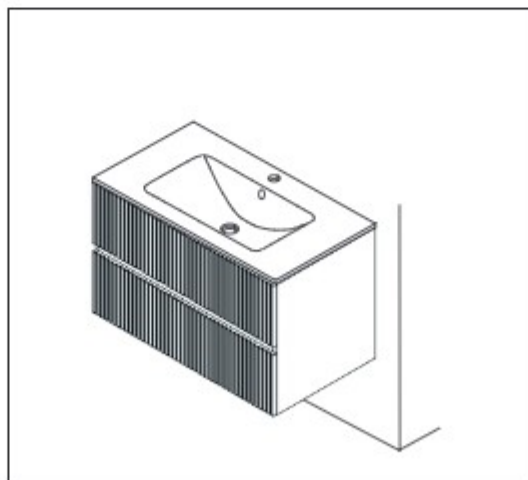

TIGER

VOYA

800942
800943
800944

TOOLS

PART LIST

INSTALLATION

	H	M	W	X
	860 mm	740 mm	660 mm	(60cm) 565 mm
	815 mm	605 mm	605 mm	(80CM) 765 mm
	730 mm	610 mm	510 mm	(100cm) 965 mm

Removing front pannel