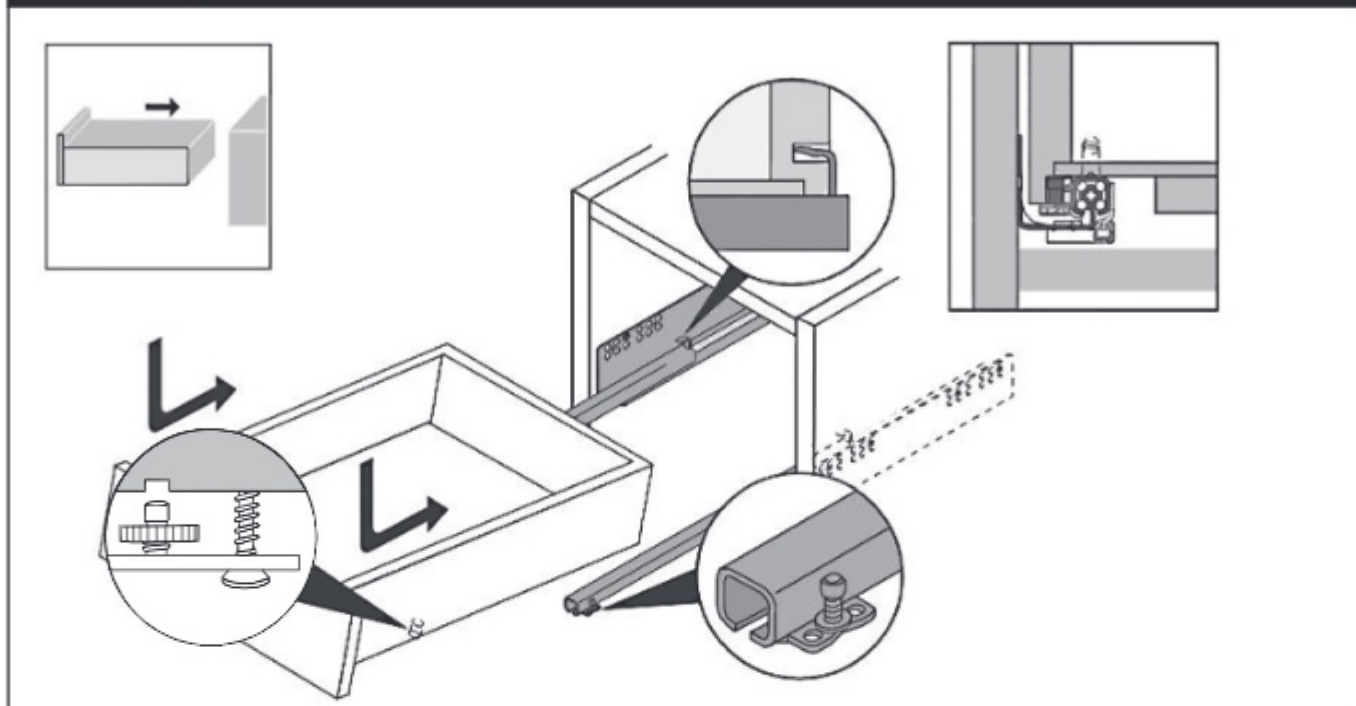

TIGER

REEF

60 cm

art. nr. 800898

art. nr. 800899

art. nr. 800900

art. nr. 800901

80 cm

Installing drawer

ADJUSTMENT

Adjusting front panel, drawer