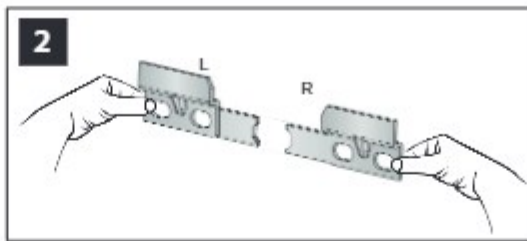

TIGER

CONDO

60 cm	80 cm	100 cm	120 cm
800910	800911	800974	800912
800914	800915	800975	800916
800918	800919	800976	800920
800922	800923	800977	800924
800978	800979	800980	800981

TOOLS

PART LIST

INSTALLATION

	H	M	W	X
	860 mm	740 mm	660 mm	(60cm) 565 mm
	815 mm	605 mm	605 mm	(80CM) 765 mm
	730 mm	610 mm	510 mm	(100cm) 965 mm (120cm) 1165 mm

Installing drawer

ADJUSTMENT

Adjusting front panel, drawer