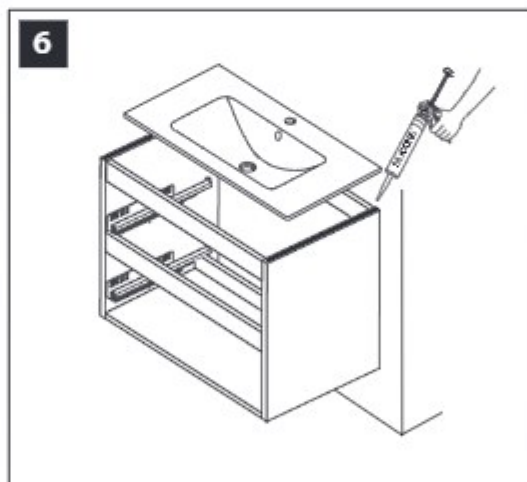

TIGER

CONDO

60 cm	80 cm	100 cm	120 cm
800910	800911	800974	800912
800914	800915	800975	800916
800918	800919	800976	800920
800922	800923	800977	800924
800978	800979	800980	800981

TOOLS

PART LIST

INSTALLATION

	H	M	W	X
	860 mm	740 mm	660 mm	(60cm) 565 mm
	815 mm	605 mm	605 mm	(80CM) 765 mm
	730 mm	610 mm	510 mm	(100cm) 965 mm (120cm) 1165 mm

Installing drawer

ADJUSTMENT

Adjusting front panel, drawer