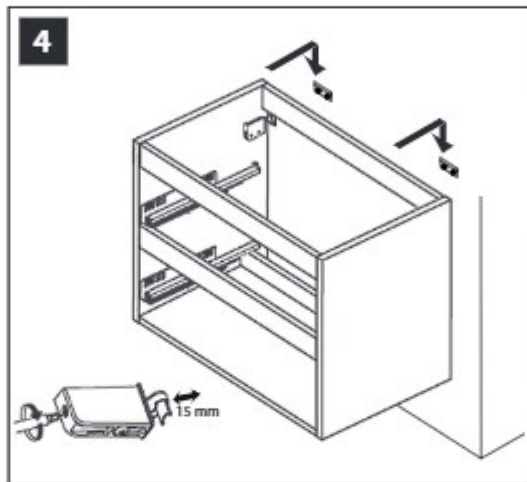

TIGER

CONDO

60 cm	80 cm	100 cm	120 cm
800910	800911	800974	800912
800914	800915	800975	800916
800918	800919	800976	800920
800922	800923	800977	800924
800978	800979	800980	800981

TOOLS

PART LIST

INSTALLATION

	H	M	W	X
	860 mm	740 mm	660 mm	(60cm) 565 mm
	815 mm	605 mm	605 mm	(80CM) 765 mm
	730 mm	610 mm	510 mm	(100cm) 965 mm (120cm) 1165 mm

Installing drawer

ADJUSTMENT

Adjusting front panel, drawer