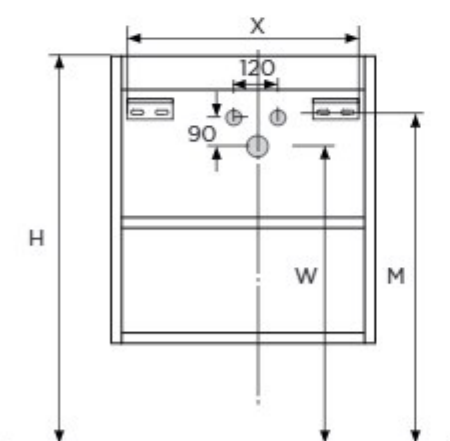

TIGER

CONDO

60 cm	80 cm	100 cm	120 cm
800910	800911	800974	800912
800914	800915	800975	800916
800918	800919	800976	800920
800922	800923	800977	800924
800978	800979	800980	800981

TOOLS

PART LIST

INSTALLATION

	H	M	W	X
	860 mm	740 mm	660 mm	(60cm) 565 mm
	815 mm	605 mm	605 mm	(80CM) 765 mm
	730 mm	610 mm	510 mm	(100cm) 965 mm (120cm) 1165 mm

Installing drawer

ADJUSTMENT

Adjusting front panel, drawer