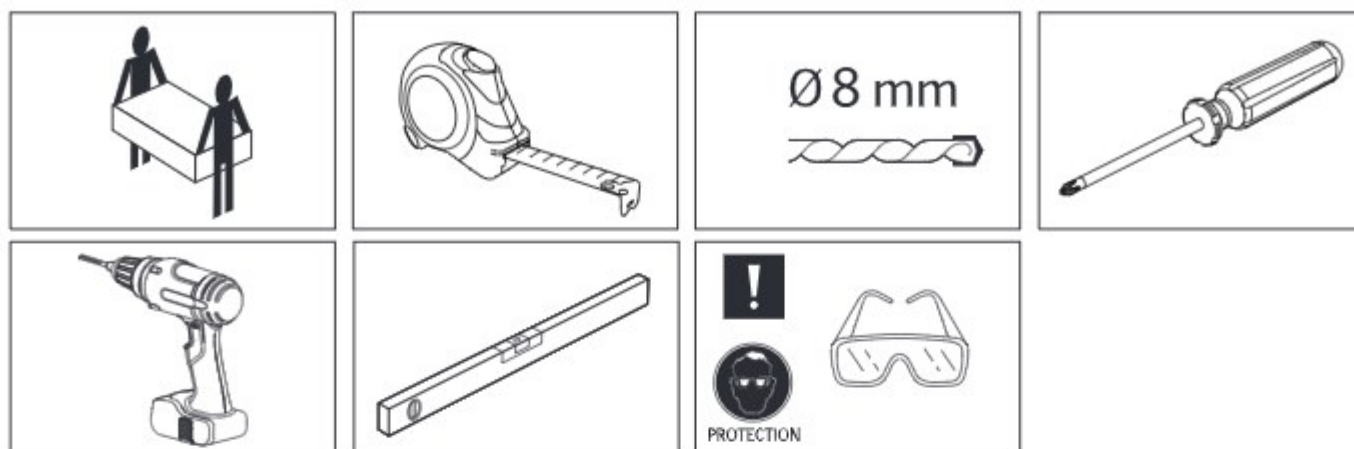

TIGER

CONDO

60 cm	80 cm	100 cm	120 cm
800910	800911	800974	800912
800914	800915	800975	800916
800918	800919	800976	800920
800922	800923	800977	800924
800978	800979	800980	800981

TOOLS

PART LIST

INSTALLATION

	H	M	W	X
	860 mm	740 mm	660 mm	(60cm) 565 mm
	815 mm	605 mm	605 mm	(80CM) 765 mm
	730 mm	610 mm	510 mm	(100cm) 965 mm (120cm) 1165 mm

Installing drawer

ADJUSTMENT

Adjusting front panel, drawer