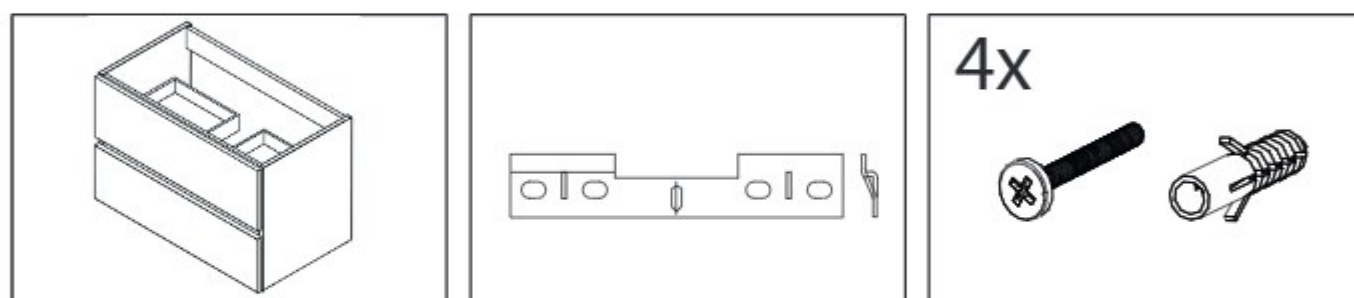

TIGER

CONDO

60 cm	80 cm	100 cm	120 cm
800910	800911	800974	800912
800914	800915	800975	800916
800918	800919	800976	800920
800922	800923	800977	800924
800978	800979	800980	800981

TOOLS

PART LIST

INSTALLATION

	H	M	W	X
	860 mm	740 mm	660 mm	(60cm) 565 mm
	815 mm	605 mm	605 mm	(80CM) 765 mm
	730 mm	610 mm	510 mm	(100cm) 965 mm (120cm) 1165 mm

Installing drawer

ADJUSTMENT

Adjusting front panel, drawer