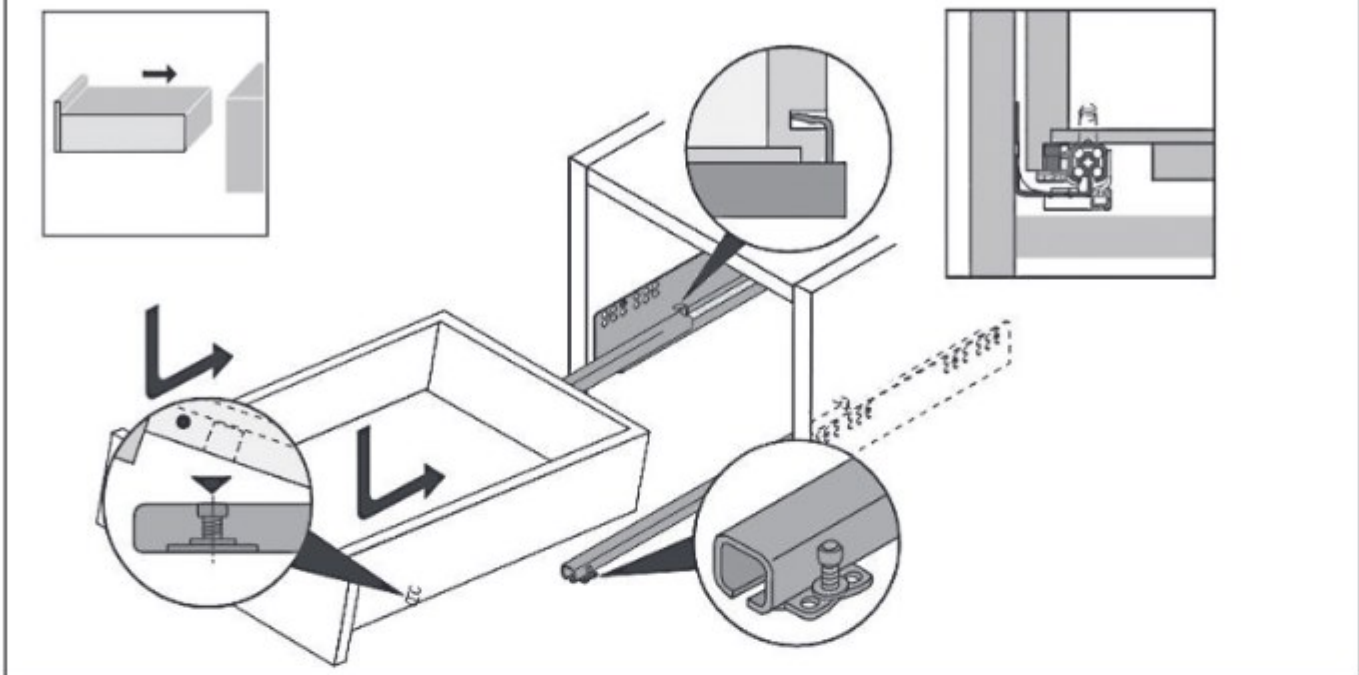

TIGER

CONDO

60 cm	80 cm	100 cm	120 cm
800910	800911	800974	800912
800914	800915	800975	800916
800918	800919	800976	800920
800922	800923	800977	800924
800978	800979	800980	800981

TOOLS

PART LIST

INSTALLATION

	H	M	W	X
	860 mm	740 mm	660 mm	(60cm) 565 mm
	815 mm	605 mm	605 mm	(80CM) 765 mm
	730 mm	610 mm	510 mm	(100cm) 965 mm (120cm) 1165 mm

Installing drawer

ADJUSTMENT

Adjusting front panel, drawer