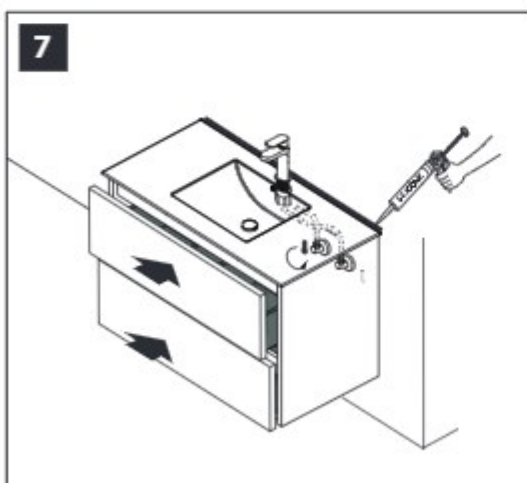

TIGER

CONDO

60 cm	80 cm	100 cm	120 cm
800910	800911	800974	800912
800914	800915	800975	800916
800918	800919	800976	800920
800922	800923	800977	800924
800978	800979	800980	800981

TOOLS

PART LIST

INSTALLATION

	H	M	W	X
	860 mm	740 mm	660 mm	(60cm) 565 mm
	815 mm	605 mm	605 mm	(80CM) 765 mm
	730 mm	610 mm	510 mm	(100cm) 965 mm (120cm) 1165 mm

Installing drawer

ADJUSTMENT

Adjusting front panel, drawer