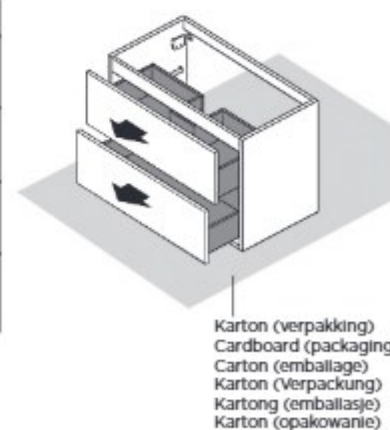

TIGER

CONDO

60 cm	80 cm	100 cm	120 cm
800910	800911	800974	800912
800914	800915	800975	800916
800918	800919	800976	800920
800922	800923	800977	800924
800978	800979	800980	800981

TOOLS

PART LIST

INSTALLATION

	H	M	W	X
	860 mm	740 mm	660 mm	(60cm) 565 mm
	815 mm	605 mm	605 mm	(80CM) 765 mm
	730 mm	610 mm	510 mm	(100cm) 965 mm (120cm) 1165 mm

Installing drawer

ADJUSTMENT

Adjusting front panel, drawer