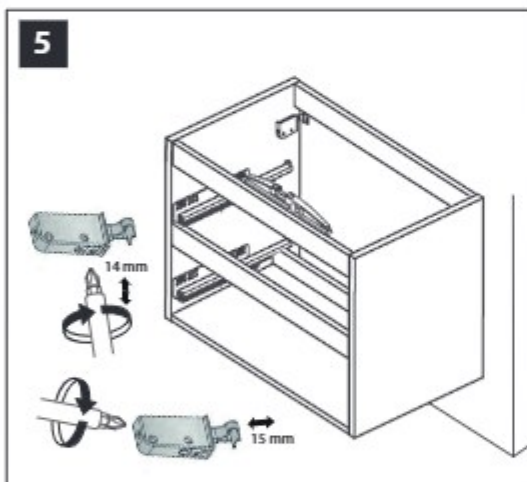

TIGER

CONDO

60 cm	80 cm	100 cm	120 cm
800910	800911	800974	800912
800914	800915	800975	800916
800918	800919	800976	800920
800922	800923	800977	800924
800978	800979	800980	800981

TOOLS

PART LIST

INSTALLATION

	H	M	W	X
	860 mm	740 mm	660 mm	(60cm) 565 mm
	815 mm	605 mm	605 mm	(80CM) 765 mm
	730 mm	610 mm	510 mm	(100cm) 965 mm (120cm) 1165 mm

Installing drawer

ADJUSTMENT

Adjusting front panel, drawer