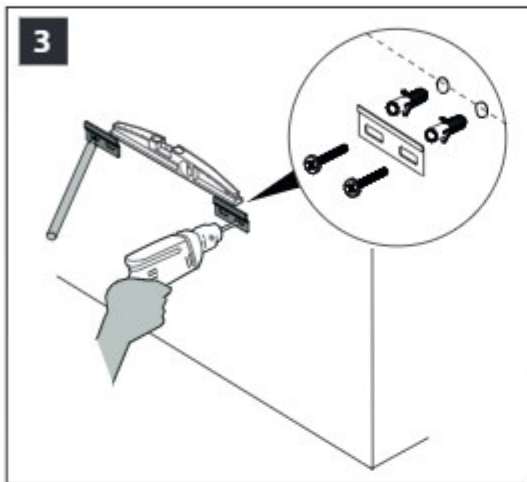

TIGER

CONDO

60 cm	80 cm	100 cm	120 cm
800910	800911	800974	800912
800914	800915	800975	800916
800918	800919	800976	800920
800922	800923	800977	800924
800978	800979	800980	800981

TOOLS

PART LIST

INSTALLATION

	H	M	W	X
	860 mm	740 mm	660 mm	(60cm) 565 mm
	815 mm	605 mm	605 mm	(80CM) 765 mm
	730 mm	610 mm	510 mm	(100cm) 965 mm (120cm) 1165 mm

Installing drawer

ADJUSTMENT

Adjusting front panel, drawer