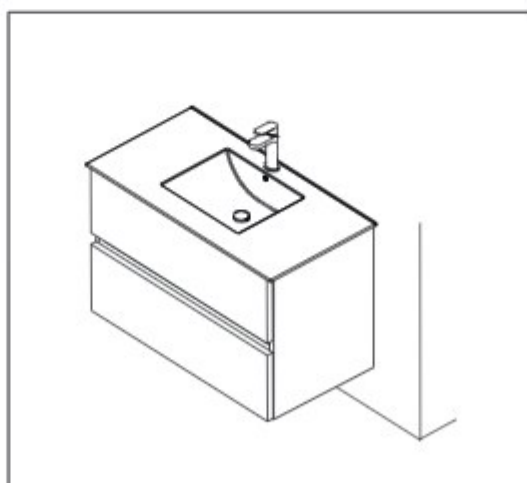

TIGER

CONDO

60 cm	80 cm	100 cm	120 cm
800910	800911	800974	800912
800914	800915	800975	800916
800918	800919	800976	800920
800922	800923	800977	800924
800978	800979	800980	800981

TOOLS

PART LIST

INSTALLATION

	H	M	W	X
	860 mm	740 mm	660 mm	(60cm) 565 mm
	815 mm	605 mm	605 mm	(80CM) 765 mm
	730 mm	610 mm	510 mm	(100cm) 965 mm (120cm) 1165 mm

Installing drawer

ADJUSTMENT

Adjusting front panel, drawer