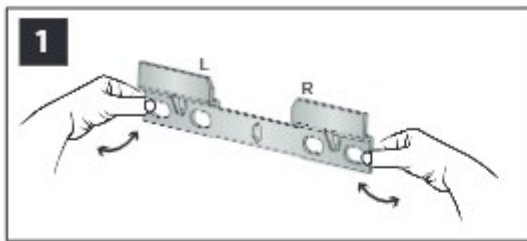

TIGER

CONDO

60 cm	80 cm	100 cm	120 cm
800910	800911	800974	800912
800914	800915	800975	800916
800918	800919	800976	800920
800922	800923	800977	800924
800978	800979	800980	800981

TOOLS

PART LIST

INSTALLATION

	H	M	W	X
	860 mm	740 mm	660 mm	(60cm) 565 mm
	815 mm	605 mm	605 mm	(80CM) 765 mm
	730 mm	610 mm	510 mm	(100cm) 965 mm (120cm) 1165 mm

Installing drawer

ADJUSTMENT

Adjusting front panel, drawer