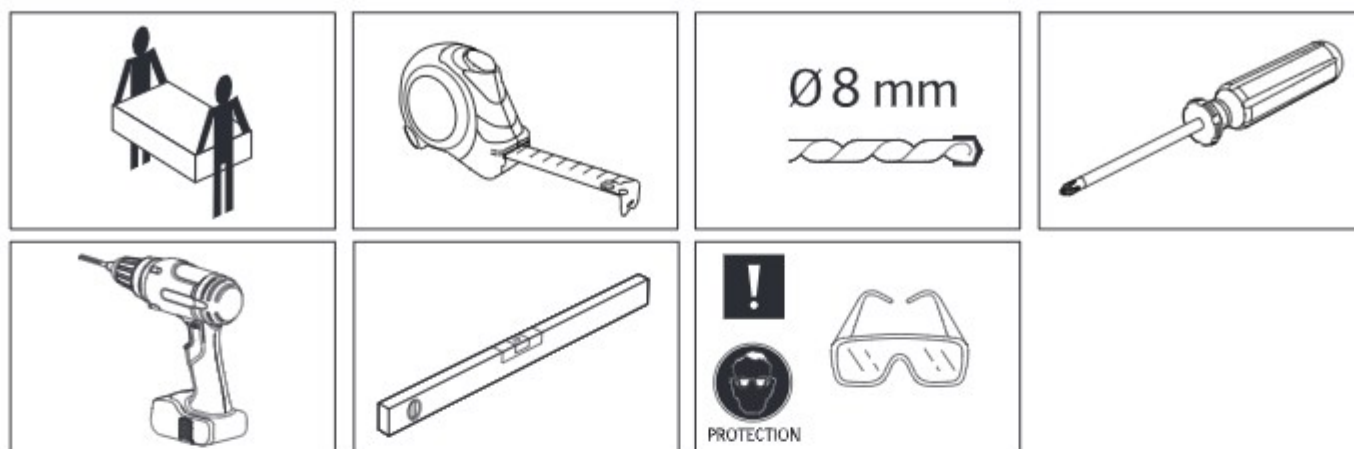

TIGER

CONDO / NOOK / VOYA

Condo
800913
800917
800921
800925
800982

Nook
800929
800934
800939
801048

Voya
800945

TOOLS

PART LIST

INSTALLATION

ADJUSTMENT